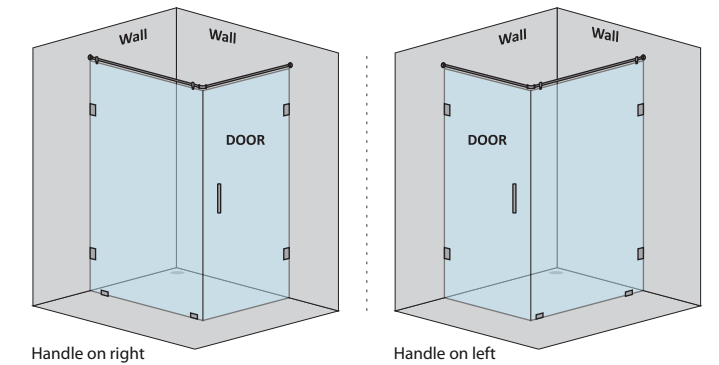

CAPTIVATE-A - L SHAPE SHOWER PARTITION

1 Fixed glass + 1 Door(on wall) (with round/square shape stabilizer set & door handle)					
Specification	Item Code	Width(mm)	Height(mm)	Round MRP(Rs.)	Square MRP(Rs.)
8mm Clear Glass, CP finish hw	SPLS8105AA	1500-1700	1950	34680	36410
8mm Clear Glass, CP finish hw	SPLS8105AB	1701-1900	1950	36720	38560
10mm Clear Glass, CP finish hw	SPLS1105AA	1500-1700	1950	35700	37490
10mm Clear Glass, CP finish hw	SPLS1105AB	1701-1900	1950	37740	39630