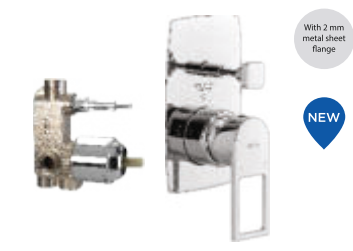

5 - Way (3 inlets + 2 outlets) single lever concealed diverter
Exposed part **F1099712** ₹ 3,090
Concealed Part **F4020101** ₹ 4,750
Set ₹ 7,840