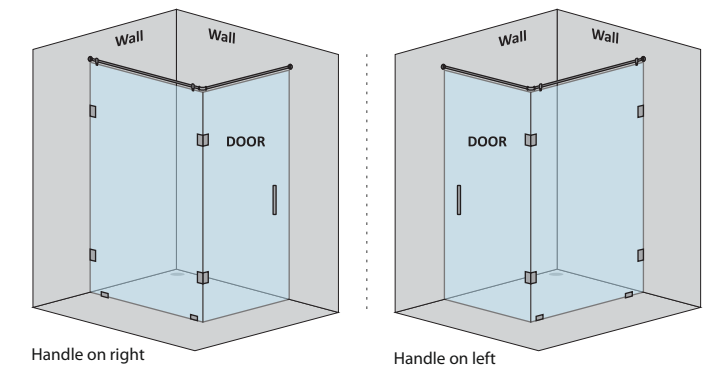

CAPTIVATE-C - L SHAPE SHOWER PARTITION

2 Fixed Glass + 1 Door(in corner)(with round/square shape stabilizer rod set & door Handle)					
Specification	Item Code	Width(mm)	Height(mm)	Round MRP(Rs.)	Square MRP(Rs.)
8mm Clear Glass, CP finish hw	SPLS8107AA	1800-2000	1950	38250	41230
8mm Clear Glass, CP finish hw	SPLS8107AB	2001-2400	1950	41310	43380
8mm Clear Glass, CP finish hw	SPLS8107AC	2401-2500	1950	45390	46050
8mm Clear Glass, CP finish hw	SPLS8107AD	2801-3000	1950	50490	51300
10mm Clear Glass, CP finish hw	SPLS1107AA	1800-2000	1950	44680	48200
10mm Clear Glass, CP finish hw	SPLS1107AB	2001-2400	1950	49160	53340
10mm Clear Glass, CP finish hw	SPLS1107AC	2401-2500	1950	53860	58370
10mm Clear Glass, CP finish hw	SPLS1107AD	2801-3000	1950	58000	63510

CAPTIVATE-A - L SHAPE SHOWER PARTITION

1 Fixed glass + 1 Door(on wall) (with round/square shape stabilizer set & door handle)					
Specification	Item Code	Width(mm)	Height(mm)	Round MRP(Rs.)	Square MRP(Rs.)
8mm Clear Glass, CP finish hw	SPLS8105AA	1500-1700	1950	34680	36410
8mm Clear Glass, CP finish hw	SPLS8105AB	1701-1900	1950	36720	38560
10mm Clear Glass, CP finish hw	SPLS1105AA	1500-1700	1950	35700	37490
10mm Clear Glass, CP finish hw	SPLS1105AB	1701-1900	1950	37740	39630

CAPTIVATE-G - L SHAPE SHOWER PARTITION