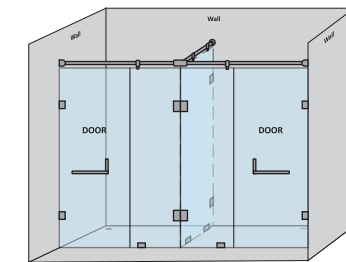

3 Fixed Glass + 2 Door(on wall)(with round/square shape stabilizer rod set & door Handle)					
Specification	Item Code	Width(mm)	Height(mm)	Round MRP(Rs.)	Square MRP(Rs.)
8mm Clear Glass, CP finish hw	SPTS8113AA	2700-3000	1950	55200	57960
8mm Clear Glass, CP finish hw	SPTS8113AB	3001-3400	1950	58750	61690
8mm Clear Glass, CP finish hw	SPTS8113AC	3401-3800	1950	61510	64590
8mm Clear Glass, CP finish hw	SPTS8113AC	3801-4200	1950	64460	67680
8mm Clear Glass, CP finish hw	SPTS8113AC	4201-4500	1950	67300	70670
10mm Clear Glass, CP finish hw	SPTS1113AA	2700-3000	1950	63480	66650
10mm Clear Glass, CP finish hw	SPTS1113AB	3001-3400	1950	67560	70940
10mm Clear Glass, CP finish hw	SPTS1113AC	3401-3800	1950	70740	74280
10mm Clear Glass, CP finish hw	SPTS1113AC	3801-4200	1950	74130	77840
10mm Clear Glass, CP finish hw	SPTS1113AC	4201-4500	1950	77400	81270

Handle on either side