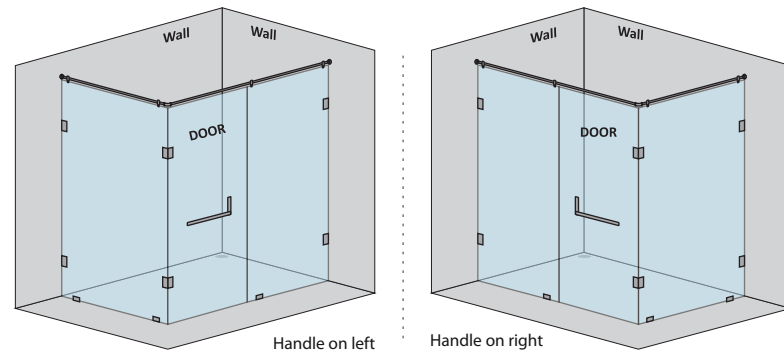

2 Fixed Glass + 1 Door(in corner)(with round/square shape stabilizer rod set & door Handle)					
Specification	Item Code	Width(mm)	Height(mm)	Round MRP(Rs.)	Square MRP(Rs.)
8mm Clear Glass, CP finish hw	SPLS8107AA	1800-2000	1950	38250	41230
8mm Clear Glass, CP finish hw	SPLS8107AB	2001-2400	1950	41310	43380
8mm Clear Glass, CP finish hw	SPLS8107AC	2401-2500	1950	45390	46050
8mm Clear Glass, CP finish hw	SPLS8107AD	2801-3000	1950	50490	51300
10mm Clear Glass, CP finish hw	SPLS1107AA	1800-2000	1950	44680	48200
10mm Clear Glass, CP finish hw	SPLS1107AB	2001-2400	1950	49160	53340
10mm Clear Glass, CP finish hw	SPLS1107AC	2401-2500	1950	53860	58370
10mm Clear Glass, CP finish hw	SPLS1107AD	2801-3000	1950	58000	63510