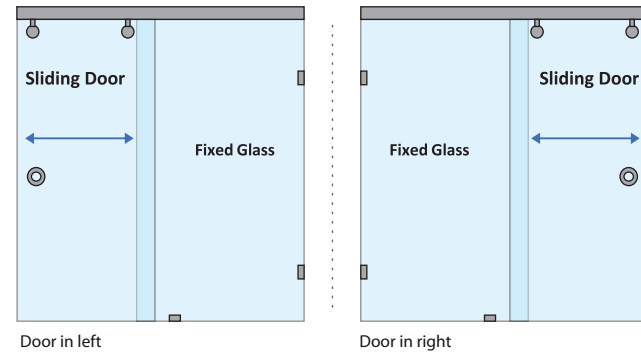

ELISA - WALL-TO-WALL SLIDING SHOWER PARTITION

1 Fixed Glass + 1 Sliding Door(CP Finish/Black Matte Finish)					
Specification	Item Code	Width(mm)	Height(mm)	CP Finish MRP(Rs.)	Black Matte MRP(Rs.)
8mm Clear Glass, CP finish hw	SPWW8501AA	1000-1500	2000	30090	33100
8mm Clear Glass, CP finish hw	SPWW8501AB	1501-2000	2000	33150	36470

ELISA-B XL - WALL-TO-WALL SLIDING SHOWER PARTITION

2 Fixed Glass + 1 Sliding Door in center(CP Finish)				
Specification	Item Code	Width(mm)	Height(mm)	MRP(Rs.)
8mm Clear Glass, CP finish hw	SPWW8502AD	1000-1500	2000	40700
8mm Clear Glass, CP finish hw	SPWW8502AE	1601-2000	2000	42230
8mm Clear Glass, CP finish hw	SPWW8502AF	2001-2500	2000	43700

ELISA XL - WALL-TO-WALL SLIDING SHOWER PARTITION

2 Fixed Glass + 1 Sliding Door in center(CP Finish)				
Specification	Item Code	Width(mm)	Height(mm)	MRP(Rs.)
8mm Clear Glass, CP finish hw	SPWW8502AA	1000-1500	2000	35390
8mm Clear Glass, CP finish hw	SPWW8502AB	1601-2000	2000	36720
8mm Clear Glass, CP finish hw	SPWW8502AC	2001-2500	2000	38000

SOLID SURFACE POLYMER LEDGE

Description	Item Code	Width(mm)	Height(mm)
Solid surface polymer Ledge - 2mtr	SSPL2MTBGS	Beige Splash	3500
Solid surface polymer Ledge - 2mtr	SSPL2MTDGR	Dark Grey Streak	3500

*Hinges, Brackets, stabilizer rod, Stabilizer Connectors and Handles are available in Chrome, Satin-matte, French Gold, Rose Gold & Matte Black finish.
*Sliding Tracks, Sliding Handle/Knob & Brackets are available in Chrome & Matte Black finish.