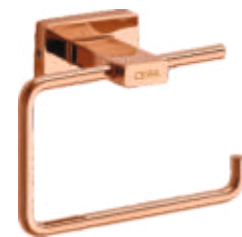

F5013109RG
Paper holder
₹ 2,080