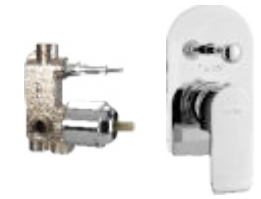

5 - Way (3 inlets + 2 outlets) single lever concealed diverter
Exposed part **F1016711** ₹ 3,070
Concealed Part **F4020101** ₹ 4,750
Set ₹ 7,820