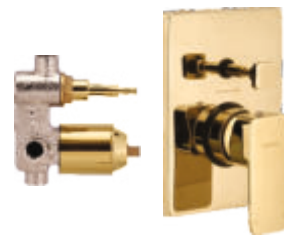

High flow single lever concealed diverter
Exposed part **F1005721FG** ₹ 6,840
Concealed part **F4030101FG** ₹ 5,620
Set ₹ 12,460