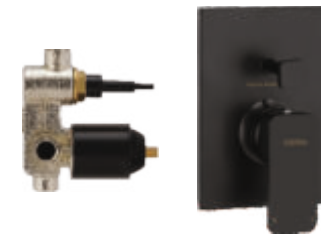

High flow single lever concealed diverter
Exposed part **F1005721MB** ₹ 4,680
Concealed part **F4030101MB** ₹ 5,620
Set **₹ 10,300**