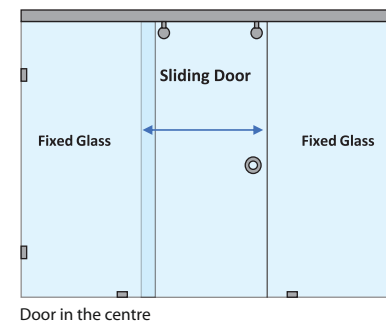

ELISA - WALL-TO-WALL SLIDING SHOWER PARTITION

1 Fixed Glass + 1 Sliding Door(CP Finish/Black Matte Finish)					
Specification	Item Code	Width(mm)	Height(mm)	CP Finish MRP(Rs.)	Black Matte MRP(Rs.)
8mm Clear Glass, CP finish hw	SPWW8501AA	1000-1500	2000	30090	33100
8mm Clear Glass, CP finish hw	SPWW8501AB	1501-2000	2000	33150	36470

ELISA-B XL - WALL-TO-WALL SLIDING SHOWER PARTITION

2 Fixed Glass + 1 Sliding Door in center(CP Finish)				
Specification	Item Code	Width(mm)	Height(mm)	MRP(Rs.)
8mm Clear Glass, CP finish hw	SPWW8502AD	1000-1500	2000	40700
8mm Clear Glass, CP finish hw	SPWW8502AE	1601-2000	2000	42230
8mm Clear Glass, CP finish hw	SPWW8502AF	2001-2500	2000	43700

ELISA XL - WALL-TO-WALL SLIDING SHOWER PARTITION

2 Fixed Glass + 1 Sliding Door in center(CP Finish)				
Specification	Item Code	Width(mm)	Height(mm)	MRP(Rs.)
8mm Clear Glass, CP finish hw	SPWW8502AA	1000-1500	2000	35390
8mm Clear Glass, CP finish hw	SPWW8502AB	1601-2000	2000	36720
8mm Clear Glass, CP finish hw	SPWW8502AC	2001-2500	2000	38000

SOLID SURFACE POLYMER LEDGE

Description	Item Code	Width(mm)	Height(mm)
Solid surface polymer Ledge - 2mtr	SSPL2MTBGS	Beige Splash	3500
Solid surface polymer Ledge - 2mtr	SSPL2MTDGR	Dark Grey Streak	3500

*Hinges, Brackets, stabilizer rod, Stabilizer Connectors and Handles are available in Chrome, Satin-matte, French Gold, Rose Gold & Matte Black finish.
*Sliding Tracks, Sliding Handle/Knob & Brackets are available in Chrome & Matte Black finish.