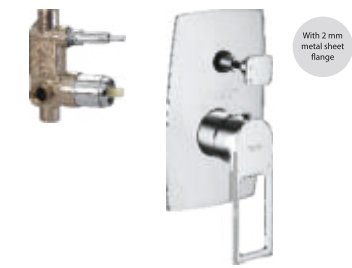

Single lever concealed diverter
Exposed part **F1099702** ₹ 2,490
Concealed Part **F4010103** ₹ 3,330
Set ₹ 5,820