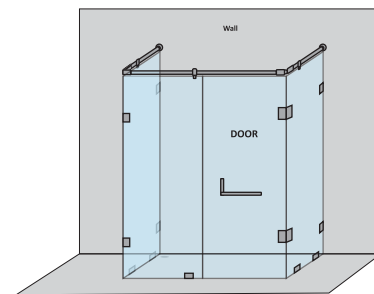

Handle on left