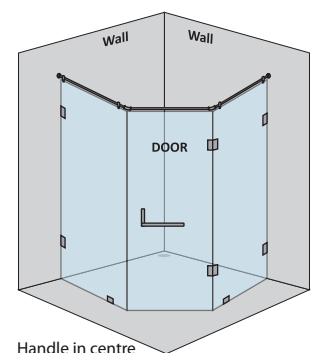

Handle in centre

ELISA - WALL-TO-WALL SLIDING SHOWER PARTITION

1 Fixed Glass + 1 Sliding Door(CP Finish/Black Matte Finish)					
Specification	Item Code	Width(mm)	Height(mm)	CP Finish MRP(Rs.)	Black Matte MRP(Rs.)
8mm Clear Glass, CP finish hw	SPWW8501AA	1000-1500	2000	30090	33100
8mm Clear Glass, CP finish hw	SPWW8501AB	1501-2000	2000	33150	36470