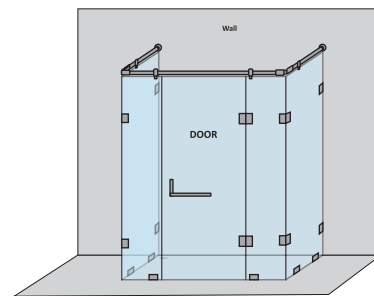

Handle on left