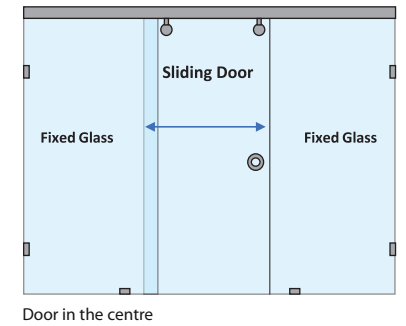

ELISA - WALL-TO-WALL SLIDING SHOWER PARTITION

1 Fixed Glass + 1 Sliding Door(CP Finish/Black Matte Finish)					
Specification	Item Code	Width(mm)	Height(mm)	CP Finish MRP(Rs.)	Black Matte MRP(Rs.)
8mm Clear Glass, CP finish hw	SPWW8501AA	1000-1500	2000	30090	33100
8mm Clear Glass, CP finish hw	SPWW8501AB	1501-2000	2000	33150	36470

ELISA-B XL - WALL-TO-WALL SLIDING SHOWER PARTITION

2 Fixed Glass + 1 Sliding Door in center(CP Finish)				
Specification	Item Code	Width(mm)	Height(mm)	MRP(Rs.)
8mm Clear Glass, CP finish hw	SPWW8502AD	1000-1500	2000	40700
8mm Clear Glass, CP finish hw	SPWW8502AE	1601-2000	2000	42230
8mm Clear Glass, CP finish hw	SPWW8502AF	2001-2500	2000	43700

ELISA XL - WALL-TO-WALL SLIDING SHOWER PARTITION

2 Fixed Glass + 1 Sliding Door in center(CP Finish)				
Specification	Item Code	Width(mm)	Height(mm)	MRP(Rs.)
8mm Clear Glass, CP finish hw	SPWW8502AA	1000-1500	2000	35390
8mm Clear Glass, CP finish hw	SPWW8502AB	1601-2000	2000	36720
8mm Clear Glass, CP finish hw	SPWW8502AC	2001-2500	2000	38000

SOLID SURFACE POLYMER LEDGE

Description	Item Code	Width(mm)	Height(mm)
Solid surface polymer Ledge - 2mtr	SSPL2MTBGS	Beige Splash	3500
Solid surface polymer Ledge - 2mtr	SSPL2MTDGR	Dark Grey Streak	3500

*Hinges, Brackets, stabilizer rod, Stabilizer Connectors and Handles are available in Chrome, Satin-matte, French Gold, Rose Gold & Matte Black finish.
*Sliding Tracks, Sliding Handle/Knob & Brackets are available in Chrome & Matte Black finish.