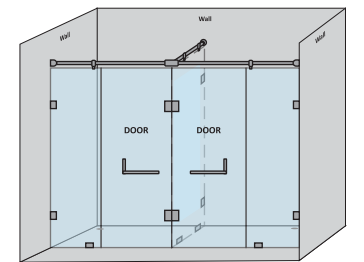

Handle in centre