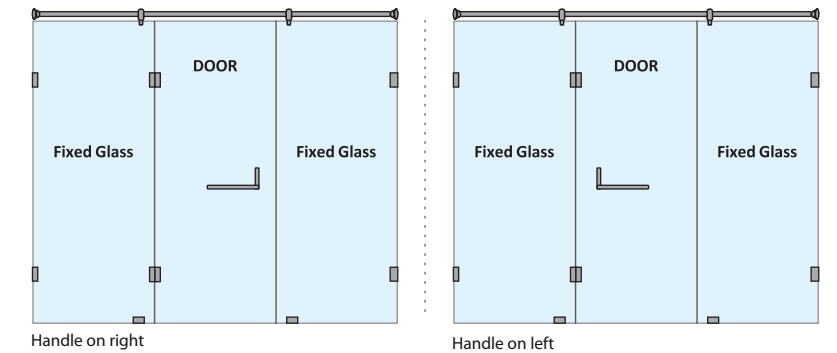

2 Fixed Glass + 1 Door(in center)(with round/square shape stabilizer rod set & door Handle)					
Specification	Item Code	Width(mm)	Height(mm)	Round MRP(Rs.)	Square MRP(Rs.)
8mm Clear Glass, CP finish hw	SPWW8304AA	1200-1600	1950	33840	32230
8mm Clear Glass, CP finish hw	SPWW8304AB	1601-2000	1950	36090	34370
8mm Clear Glass, CP finish hw	SPWW8304AC	2001-2400	1950	42630	40600
8mm Clear Glass, CP finish hw	SPWW8304AC	2401-2500	1950	46380	44170
10mm Clear Glass, CP finish hw	SPWW1304AA	1200-1600	1950	40590	38660
10mm Clear Glass, CP finish hw	SPWW1304AB	1601-2000	1950	45950	43760
10mm Clear Glass, CP finish hw	SPWW1304AC	2001-2400	1950	51300	48860
10mm Clear Glass, CP finish hw	SPWW1304AC	2401-2500	1950	55480	52840