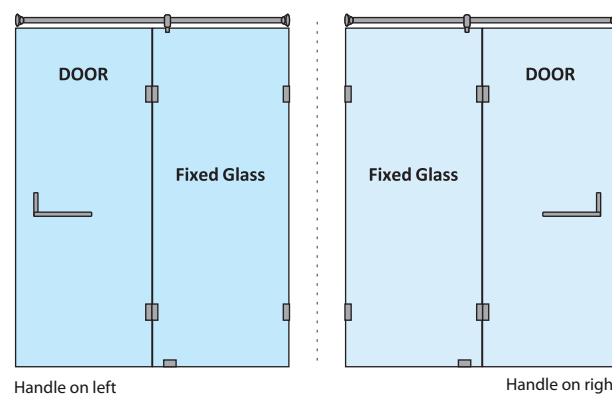

HYBRIS-C WALL-TO-WALL SHOWER PARTITION

1 Fixed Glass + 1 Door(on wall)(with round/square shape stabilizer rod set & door Handle)					
Specification	Item Code	Width(mm)	Height(mm)	Round MRP(Rs.)	Square MRP(Rs.)
8mm Clear Glass, CP finish hw	SPWW8102AA	800-1200	1950	23870	25060
8mm Clear Glass, CP finish hw	SPWW8102AB	1201-1600	1950	28460	29880
8mm Clear Glass, CP finish hw	SPWW8102AC	1601-2000	1950	31720	33310
10mm Clear Glass, CP finish hw	SPWW1102AA	800-1200	1950	27540	28920
10mm Clear Glass, CP finish hw	SPWW1102AB	1201-1600	1950	31820	33410
10mm Clear Glass, CP finish hw	SPWW1102AC	1601-2000	1950	35190	36950

GIANA-B WALL-TO-WALL SHOWER PARTITION

2 Fixed Glass + 1 Door(in center)(with round/square shape stabilizer rod set & door Handle)					
Specification	Item Code	Width(mm)	Height(mm)	Round MRP(Rs.)	Square MRP(Rs.)
8mm Clear Glass, CP finish hw	SPWW8304AA	1200-1600	1950	33840	32230
8mm Clear Glass, CP finish hw	SPWW8304AB	1601-2000	1950	36090	34370
8mm Clear Glass, CP finish hw	SPWW8304AC	2001-2400	1950	42630	40600
8mm Clear Glass, CP finish hw	SPWW8304AC	2401-2500	1950	46380	44170
10mm Clear Glass, CP finish hw	SPWW1304AA	1200-1600	1950	40590	38660
10mm Clear Glass, CP finish hw	SPWW1304AB	1601-2000	1950	45950	43760
10mm Clear Glass, CP finish hw	SPWW1304AC	2001-2400	1950	51300	48860
10mm Clear Glass, CP finish hw	SPWW1304AC	2401-2500	1950	55480	52840

GIANA-A WALL-TO-WALL SHOWER PARTITION