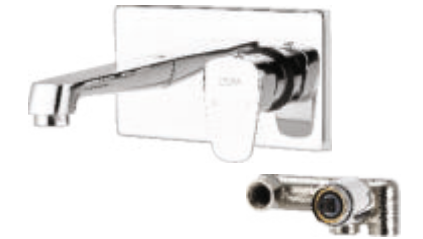

Wall mounted single lever basin mixer consisting of exposed part and concealed part
Exposed part **F1020473** ₹ 2,750
Concealed part **F4065101** ₹ 2,770
Set ₹ 5,520