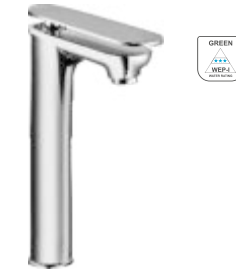

BROOKLYN
SINGLE LEVER

F1018451
Single lever basin mixer with
450 mm braided connection pipe
(without pop-up)
₹ 6,750

F1018452
Single lever basin mixer with
300 mm (12") extended body and
600 mm braided connection pipe
(without pop-up)
₹ 7,800