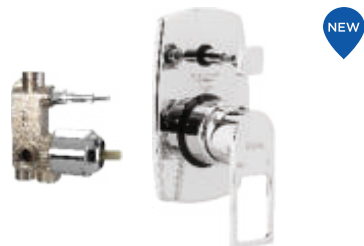

5 - Way (3 inlets + 2 outlets) single lever concealed diverter system
Exposed part **F1099711** ₹ 2,565
Concealed Part **F4020101** ₹ 4,750
Set ₹ 7,315