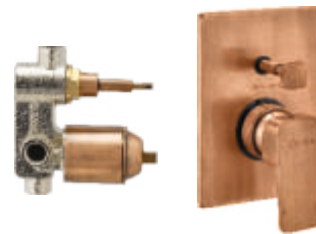

RUBY Antique Copper
SINGLE LEVER

F1005451AC
Single lever basin mixer with 450 mm braided connection pipe (without pop-up)
₹ 9,590

F1005452AC
Single lever basin mixer with 305 mm (12") extended body and 600 mm braided connection pipe (without pop-up)
₹ 12,400

Wall mounted single lever basin mixer
Exposed part **F1005473AC** ₹ 7,700
Concealed part **F4065101AC** ₹ 3,600
Set ₹ 11,300

F1005661AC
Bath tub spout with wall flange
₹ 4,220

F1005662AC
Bath tub spout with button
₹ 4,570

F1005201AC
Angle cock with wall flange
₹ 3,040

High flow single lever concealed diverter
Exposed part **F1005721AC** ₹ 5,760
Concealed part **F4030101AC** ₹ 5,620
Set ₹ 11,380

F1005501AC
Sink mixer (wall mounted) with 150 mm (6") long swivel spout, connecting legs and wall flanges
₹ 9,380