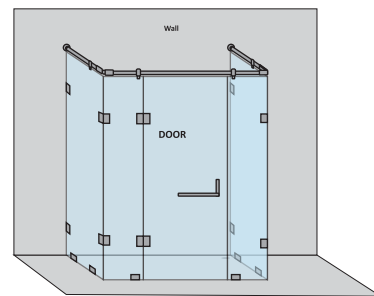

Handle on right