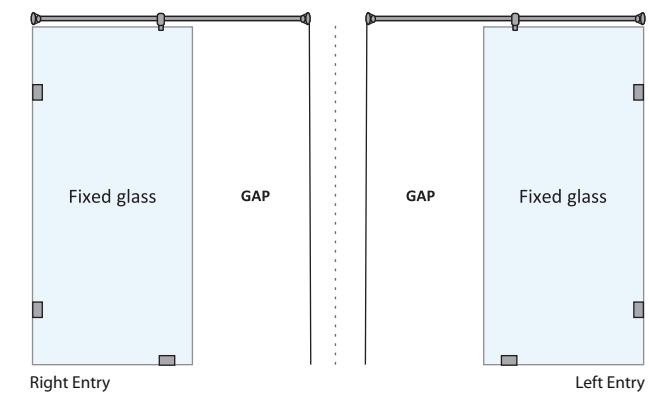

HYBRIS-A WALK-IN SHOWER PARTITION

Presenting Customized Shower Partitions

Partitions that are made to bring you closer to your dream space.

Our stunning shower partitions demark the wet & dry areas of your bathroom and prevent water from invading the unwanted areas of your bathroom space.

Re-invent your bathroom to your vibe and have a hassle-free shower experience with Cera's Customised Shower Partitions that can be custom made to any dimension. These sleek and stunning partitions are safe, durable, leak proof and come with world class hardware consisting of a range of colours.

Our huge variety of glass and fitments give you a wide range of designs to choose from. Choose from Chrome-Plated Brass, Black Matt, French Gold & Rose Gold finishes so you can play it your way and let your shower partition imbibe your vibe.

Just connect with us and our trained team will help you make decisions at every step, right up to door-step installation.

With Cera Customised Partitions, make your bathroom a space that is hassle-free, tranquil and uniquely yours.

Only 1 fixed glass w/o door (with round/square shape stabilizer rod set)					
Specification	Item Code	Width(mm)	Height(mm)	Round MRP(Rs.)	Square MRP(Rs.)
8mm Clear Glass, CP finish hw	SPWP8100AA	600-900	1950	16120	16930
8mm Clear Glass, CP finish hw	SPWP8100AB	901-1100	1950	16630	17460
8mm Clear Glass, CP finish hw	SPWP8100AC	1101-1200	1950	17340	18210
10mm Clear Glass, CP finish hw	SPWP1100AA	600-900	1950	16600	17430
10mm Clear Glass, CP finish hw	SPWP1100AB	901-1100	1950	17130	17990
10mm Clear Glass, CP finish hw	SPWP1100AC	1101-1200	1950	17860	18750

FEATURES

Custom Made

Leak Proof

Extremely Safe Glass

Door Step installation

Easy to Maintain

World class hardware

Available in Round and Square shapes