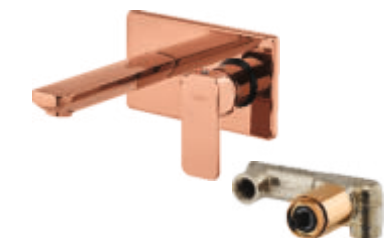

F1005151FG
Bib cock with wall flange
and aerator
₹ 4,570

RUBY Rose Gold
SINGLE LEVER

F1005451RG
Single lever basin mixer with
450 mm braided connection pipe (without pop-up)
₹ 11,390

F1005452RG
Single lever basin mixer with
305 mm (12") extended body and
600 mm braided connection pipe (without pop-up)
₹ 14,730