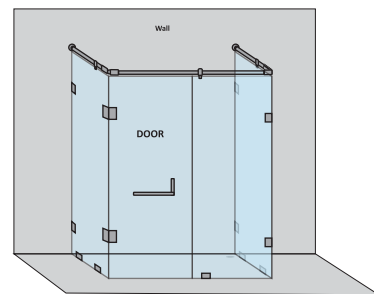

Handle on either side

Handle in centre

PODIUM-A - C SHAPE SHOWER PARTITION

3 Fixed Glass + 1 Door(with round/square shape stabilizer rod set & door Handle)					
Specification	Item Code	Width(mm)	Height(mm)	Round MRP(Rs.)	Square MRP(Rs.)
8mm Clear Glass, CP finish hw	SPCS8111AA	2500-2800	1950	49470	51940
8mm Clear Glass, CP finish hw	SPCS8111AB	2801-3200	1950	53750	56440
8mm Clear Glass, CP finish hw	SPCS8111AC	3201-3600	1950	56710	59550
8mm Clear Glass, CP finish hw	SPCS8111AD	3601-4000	1950	59100	62060
10mm Clear Glass, CP finish hw	SPCS1111AA	2500-2800	1950	56890	59730
10mm Clear Glass, CP finish hw	SPCS1111AB	2801-3200	1950	61810	64900
10mm Clear Glass, CP finish hw	SPCS1111AC	3201-3600	1950	65220	68480
10mm Clear Glass, CP finish hw	SPCS1111AD	3601-4000	1950	67970	71370