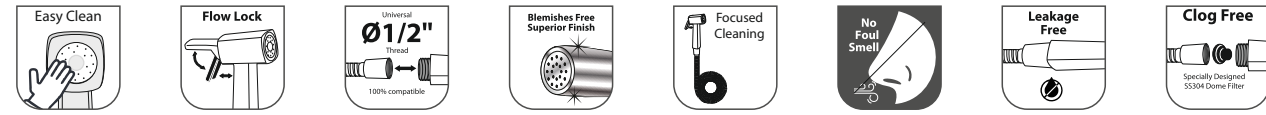

F7040105
Overhead shower arm
380 mm (15") with wall flange
₹ 1,190

F7040104
Overhead shower arm
305 mm (12") with wall flange
₹ 890

F7040103
Overhead shower arm
230 mm (9") with wall flange
₹ 590

HEALTH FAUCET