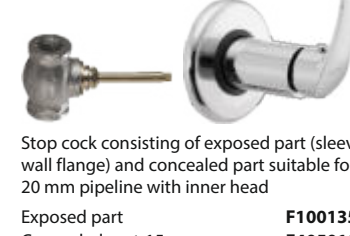

Stop cock consisting of exposed part (sleeve, lever, wall flange) and concealed part suitable for 15 and 20 mm pipeline with inner head
Exposed part **F1001351** ₹ 955
Concealed part-15 mm **F4050102** ₹ 1,180
Set ₹ 2,135
Light weight concealed part-15 mm **F4050103** ₹ 1,025

Exposed part **F1001351** ₹ 955
Concealed part-20 mm **F4050502** ₹ 1,210
Set ₹ 2,165
Light weight concealed part-20 mm **F4050503** ₹ 1,030