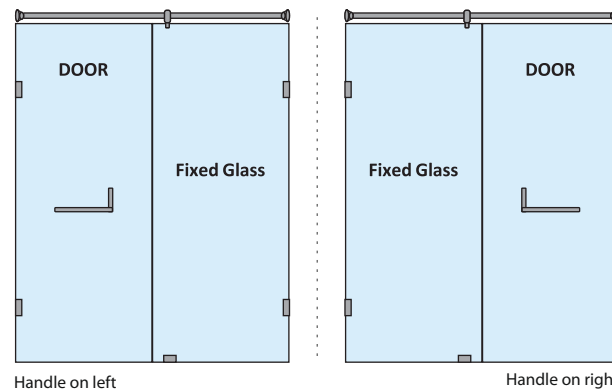

HYBRIS-C WALL-TO-WALL SHOWER PARTITION

1 Fixed Glass + 1 Door(on wall)(with round/square shape stabilizer rod set & door Handle)					
Specification	Item Code	Width(mm)	Height(mm)	Round MRP(Rs.)	Square MRP(Rs.)
8mm Clear Glass, CP finish hw	SPWW8102AA	800-1200	1950	23870	25060
8mm Clear Glass, CP finish hw	SPWW8102AB	1201-1600	1950	28460	29880
8mm Clear Glass, CP finish hw	SPWW8102AC	1601-2000	1950	31720	33310
10mm Clear Glass, CP finish hw	SPWW1102AA	800-1200	1950	27540	28920
10mm Clear Glass, CP finish hw	SPWW1102AB	1201-1600	1950	31820	33410
10mm Clear Glass, CP finish hw	SPWW1102AC	1601-2000	1950	35190	36950

GIANA-B WALL-TO-WALL SHOWER PARTITION

2 Fixed Glass + 1 Door(in center)(with round/square shape stabilizer rod set & door Handle)					
Specification	Item Code	Width(mm)	Height(mm)	Round MRP(Rs.)	Square MRP(Rs.)
8mm Clear Glass, CP finish hw	SPWW8304AA	1200-1600	1950	33840	32230
8mm Clear Glass, CP finish hw	SPWW8304AB	1601-2000	1950	36090	34370
8mm Clear Glass, CP finish hw	SPWW8304AC	2001-2400	1950	42630	40600
8mm Clear Glass, CP finish hw	SPWW8304AC	2401-2500	1950	46380	44170
10mm Clear Glass, CP finish hw	SPWW1304AA	1200-1600	1950	40590	38660
10mm Clear Glass, CP finish hw	SPWW1304AB	1601-2000	1950	45950	43760
10mm Clear Glass, CP finish hw	SPWW1304AC	2001-2400	1950	51300	48860
10mm Clear Glass, CP finish hw	SPWW1304AC	2401-2500	1950	55480	52840

GIANA-A WALL-TO-WALL SHOWER PARTITION