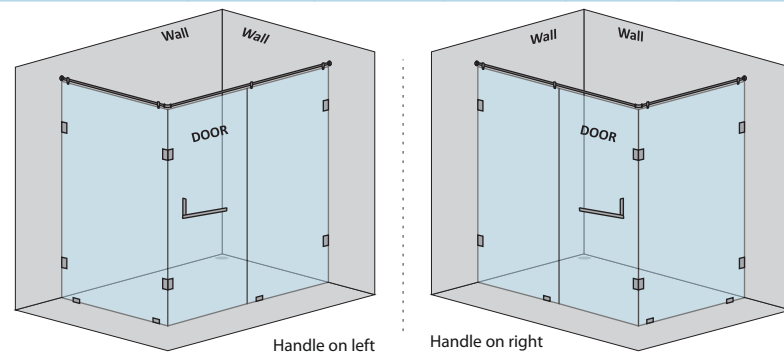

2 Fixed Glass + 1 Door(on glass)(with Round/square shape stabilizer rod set & door Handle)					
Specification	Item Code	Width(mm)	Height(mm)	Round MRP(Rs.)	Square MRP(Rs.)
8mm Clear Glass, CP finish hw	SPLS8308AA	1800-2000	1950	38250	40160
8mm Clear Glass, CP finish hw	SPLS8308AB	2001-2400	1950	41310	43380
8mm Clear Glass, CP finish hw	SPLS8308AC	2401-2500	1950	45390	47660
8mm Clear Glass, CP finish hw	SPLS8308AD	2801-3000	1950	50490	53010
10mm Clear Glass, CP finish hw	SPLS1308AA	1800-2000	1950	44680	46910
10mm Clear Glass, CP finish hw	SPLS1308AB	2001-2400	1950	49160	51620
10mm Clear Glass, CP finish hw	SPLS1308AC	2401-2500	1950	53860	56550
10mm Clear Glass, CP finish hw	SPLS1308AD	2801-3000	1950	58000	60900