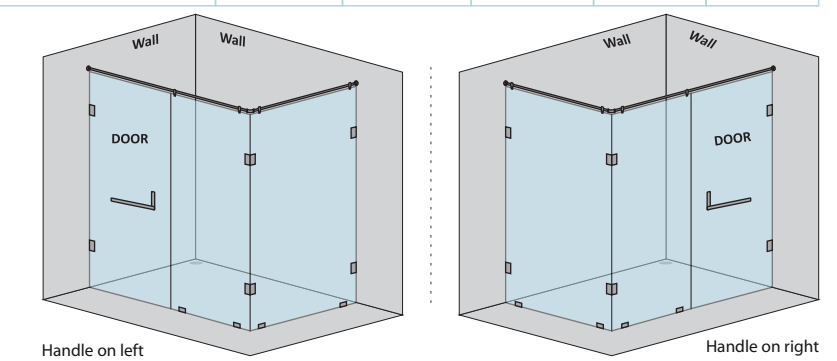

2 Fixed Glass + 1 Door(on wall)(with round/square shape stabilizer rod set & door Handle)					
Specification	Item Code	Width(mm)	Height(mm)	Round MRP(Rs.)	Square MRP(Rs.)
8mm Clear Glass, CP finish hw	SPLS8109AA	1800-2000	1950	32230	41230
8mm Clear Glass, CP finish hw	SPLS8109AB	2001-2400	1950	34370	43380
8mm Clear Glass, CP finish hw	SPLS8109AC	2401-2500	1950	40600	46050
8mm Clear Glass, CP finish hw	SPLS8109AD	2801-3000	1950	44170	51300
10mm Clear Glass, CP finish hw	SPLS1109AA	1800-2000	1950	38660	48200
10mm Clear Glass, CP finish hw	SPLS1109AB	2001-2400	1950	43760	53340
10mm Clear Glass, CP finish hw	SPLS1109AC	2401-2500	1950	48860	58370
10mm Clear Glass, CP finish hw	SPLS1109AD	2801-3000	1950	52840	63510